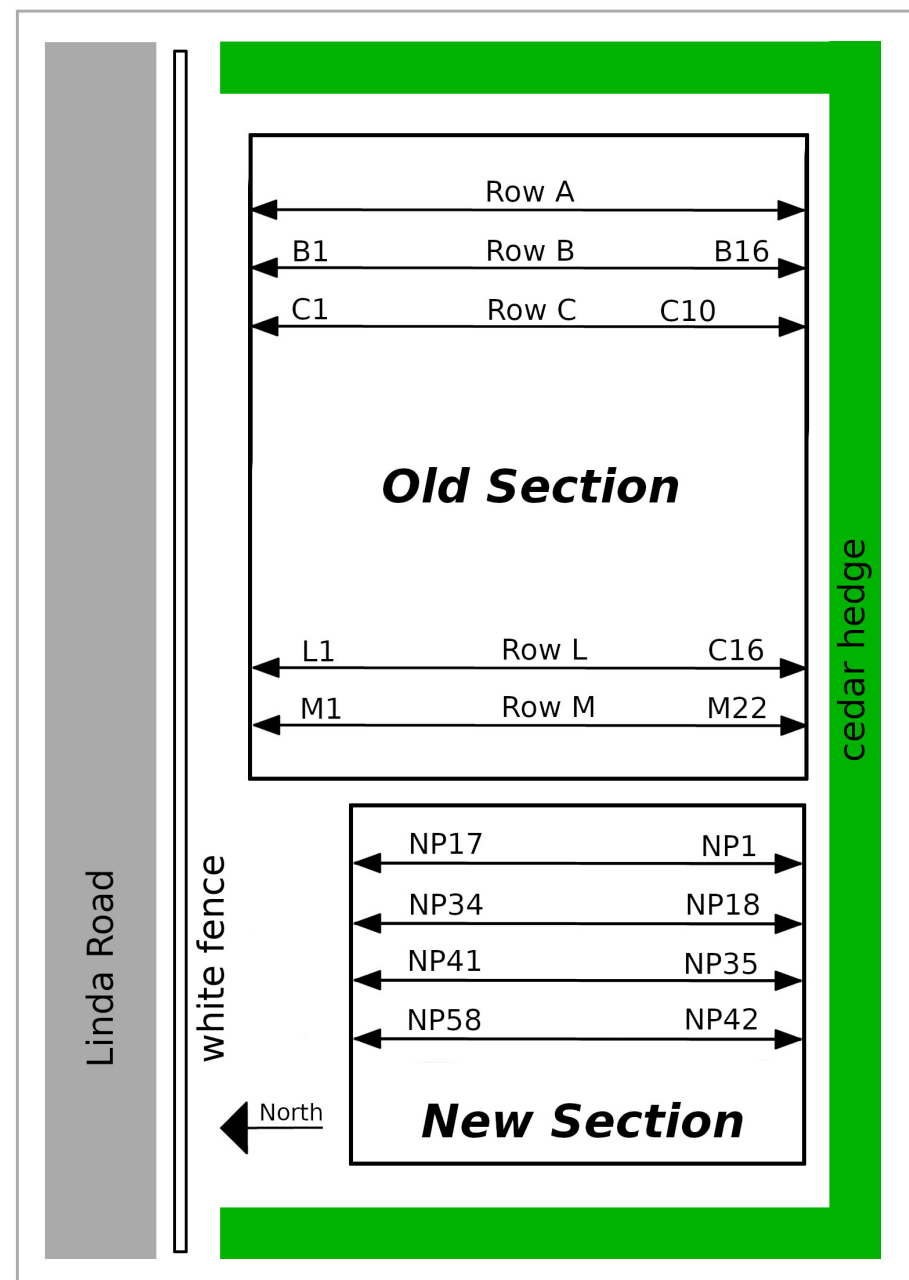

The Old Section of the cemetery starts with 'A1' in the north-east corner. (Follow row letters on the white fence.)

The New Section of the cemetery starts after row M using a different numbering system. Each row contains 17 plots spaced at 4 ft intervals. Numbering is sequential starting at the south (hedge) side of the cemetery with plot #1. The 'NP' prefix is optional and is dropped in this document ('NP' = 'New Plots').

Table of Contents

The **Table of Contents** (page 3) lists the cemetery plots (burials) and headstones in 'Ref#' order. Plots show burial names, dates ending with headstone [Ref#]. Headstones show associated [name].

Index of Names

Following the **Table of Contents** is an **Index of Names** on page 14 which is the same list but sorted by 'name'.

Notes:

- 1 – Use the 'Ref#' at <https://www.lochabercemetery.org/find> to look up additional information. (QR code is on back page)
- 2 – Ref#'s with suffix of 'h' or 'f' designate 'head' or 'foot'. This designation is common in the New Section of the cemetery where the 'head' of a plot is the western end of the plot.

Fig #1: Cemetery plot and headstone numbering scheme

Table of Contents

Ref#	Name
A1	[A1] (headstone)
A2	MacEachern, Sarah Jane 1858–1868 [A1]
A3	McEachern, Duncan 1818–1868 [A1]
B1	[B1] (headstone)
B2	Angus, Jane Evans (Eva) 1881–1969 [B1]
B3	MacLachlan, Robert Neil 1872–1953 [B1]
B4	[B4] (headstone)
B5	Campbell, Sarah 1846–1908 [B4]
B6	McLachlan, Malcolm 1833–1892 [B4]
B8	McInnis
B9	[B9] (headstone)
B10	MacMillan, Janet 1812–1864 [B9]
B11	McInnis, Dougal [B9]
B12	McMillan, Arch. [B16]
B13	[B13] (headstone)
B14	McMillan, Finlay 1816–1868 [B13]
B15	McMillan, Catharine 1826–1879 [B16]
B16	[B16] (headstone)
B17	McDonald, Isabella 1779–1868 [B16]
C1	[C1] (headstone)
C2	MacEachern, Margaret (nee?) 1844–1868 [C1]
C3	MacEachern, Hugh [C1]
C4	[C4] (headstone)
C5	McArthur
C6	McArthur, Sarah 1827–1859 [C4]
C7	McArthur, Neil
C8	McArthur, Ann
C9	Vallilee
C10	[C10] (headstone)