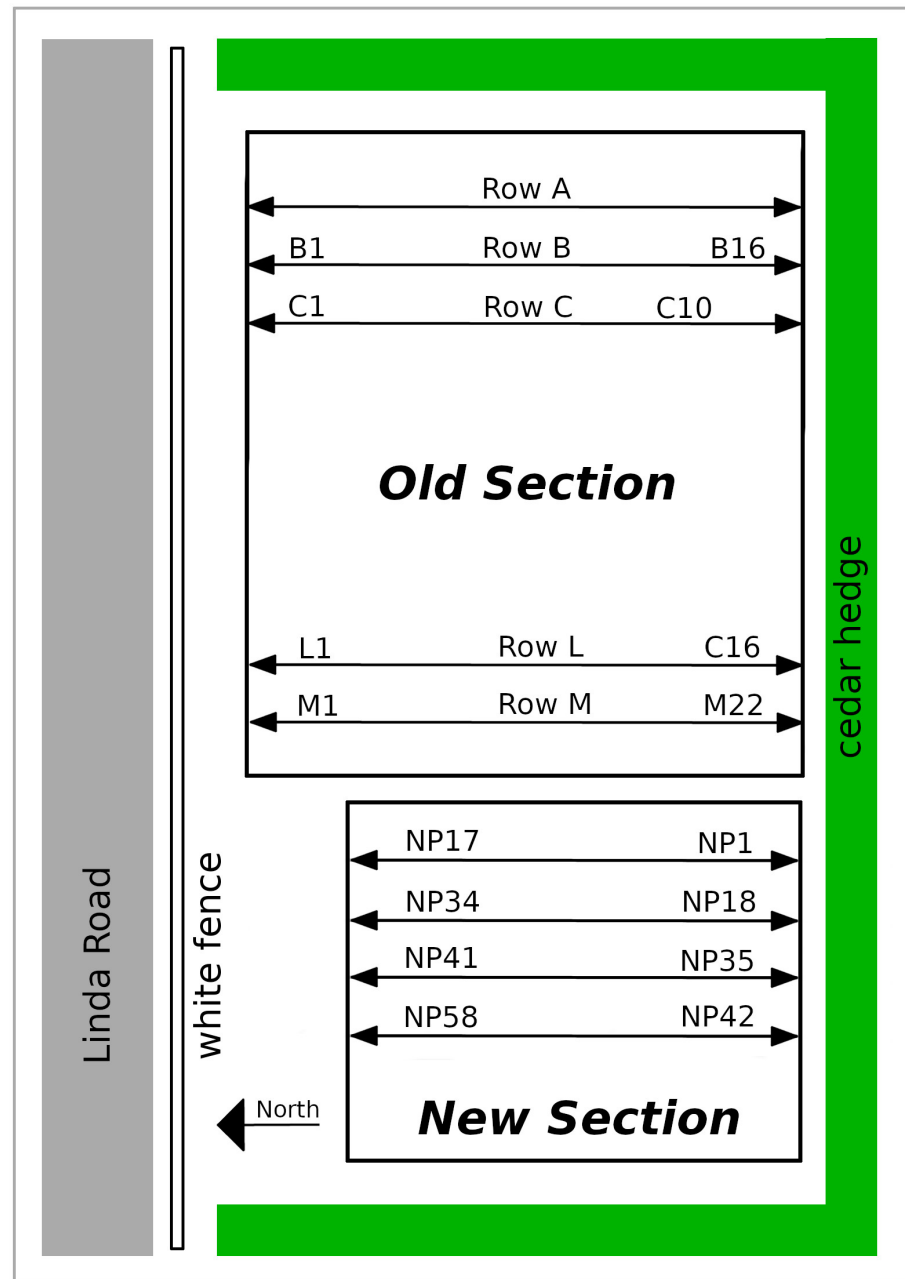

The Old Section of the cemetery starts with 'A1' in the north-east corner. (Follow row letters on the white fence.)

The New Section of the cemetery starts after row M using a different numbering system. Each row contains 17 plots spaced at 4 ft intervals. Numbering is sequential starting at the south (hedge) side of the cemetery with plot #1. The 'NP' prefix is optional and is dropped in this document ('NP' = 'New Plots').

Index of Names

Following the **Table of Contents** is an **Index of Names** on page 14 which is the same list but sorted by 'name'.

Notes:

- 1 – Use the 'Ref#' at <https://www.lochabercemetery.org/find> to look up additional information. (QR code is on back page)
- 2 – Ref#'s with suffix of 'h' or 'f' designate 'head' or 'foot'. This designation is common in the New Section of the cemetery where the 'head' of a plot is the western end of the plot.

Blank Page 27

Fig #1: Cemetery plot and headstone numbering scheme

Table of Contents

Ref#	Name
A1	[A1] (headstone)
A2	MacEachern, Sarah Jane 1858–1868 [A1]
A3	McEachern, Duncan 1818–1868 [A1]
B1	[B1] (headstone)
B2	Angus, Jane Evans (Eva) 1881–1969 [B1]
B3	MacLachlan, Robert Neil 1872–1953 [B1]
B4	[B4] (headstone)
B5	Campbell, Sarah 1846–1908 [B4]
B6	McLachlan, Malcolm 1833–1892 [B4]
B8	McInnis
B9	[B9] (headstone)
B10	MacMillan, Janet 1812–1864 [B9]
B11	McInnis, Dougal [B9]
B12	McMillan, Arch. [B16]
B13	[B13] (headstone)
B14	McMillan, Finlay 1816–1868 [B13]
B15	McMillan, Catharine 1826–1879 [B16]
B16	[B16] (headstone)
B17	McDonald, Isabella 1779–1868 [B16]
C1	[C1] (headstone)
C2	MacEachern, Margaret (nee?) 1844–1868 [C1]
C3	MacEachern, Hugh [C1]
C4	[C4] (headstone)
C5	McArthur
C6	McArthur, Sarah 1827–1859 [C4]
C7	McArthur, Neil
C8	McArthur, Ann
C9	Vallilee
C10	[C10] (headstone)