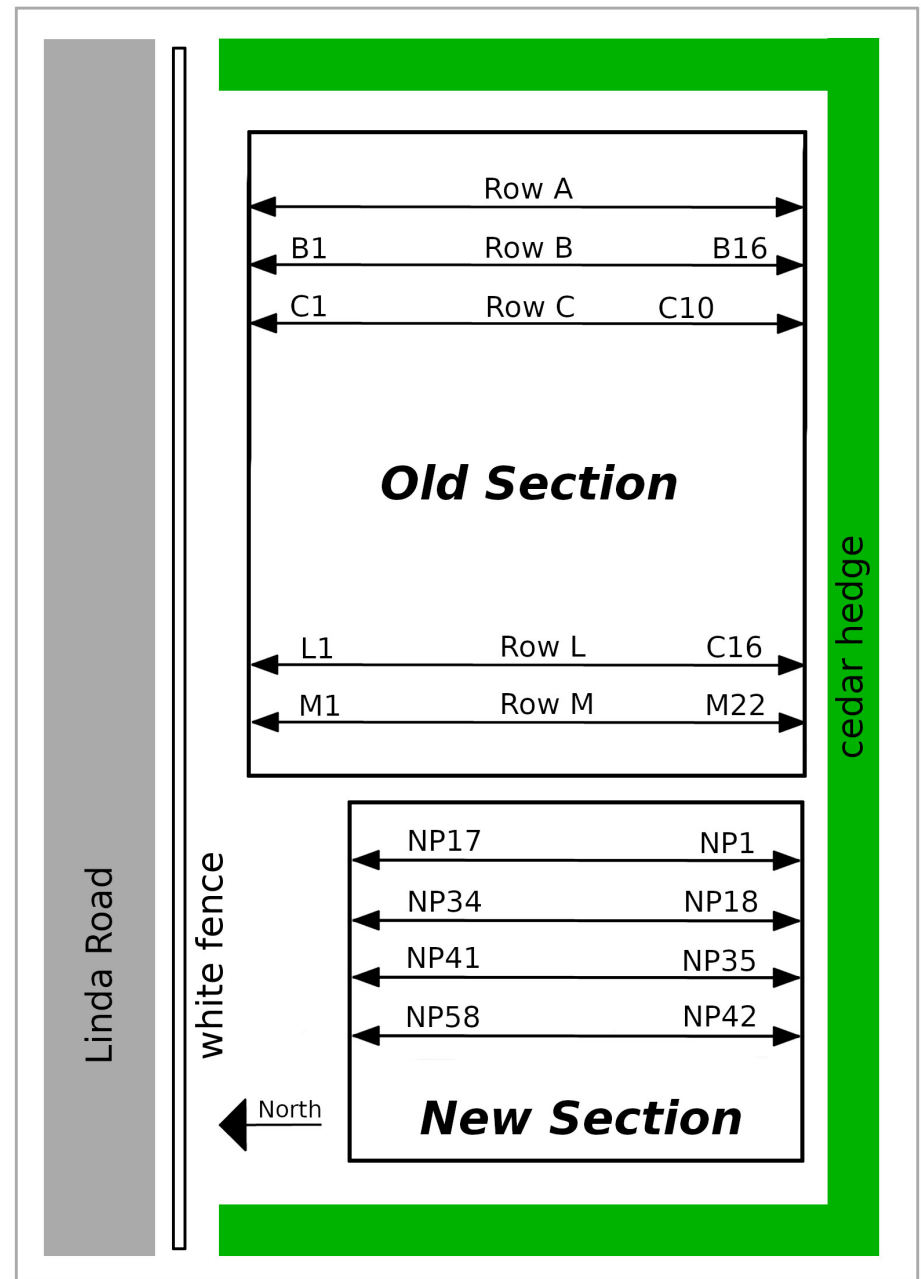

The Old Section of the cemetery starts with 'A1' in the north-east corner. (Follow row letters on the white fence.)

The New Section of the cemetery starts after row M using a different numbering system. Each row contains 17 plots spaced at 4 ft intervals. Numbering is sequential starting at the south (hedge) side of the cemetery with plot #1. The 'NP' prefix is optional and is dropped in this document for 'New Plots'.

Notes:

- 1 – Use the 'Ref#' at <https://www.lochabercemetery.org/find> to look up additional information. (QR code is on back page)
- 2 – Gaps in the numbering between headstones are plots (burials). For a more accurate drawing of plot positions, see <https://www.lochabercemetery.org/plots.html>
- 3 – Headstones with no linked burials are listed without images or inscriptions.

Fig #1: Cemetery plot and headstone numbering scheme

Table of Contents

Ref# Name

A1	MacEachern, Sarah Jane 1858–1868
A1	McEachern, Duncan 1818–1868
B1	Angus, Jane Evans (Eva) 1881–1969
B1	MacLachlan, Robert Neil 1872–1953
B4	Campbell, Sarah 1846–1908
B4	McLachlan, Malcolm 1833–1892
B9	MacMillan, Janet 1812–1864
B9	McInnis, Dougal
B13	McMillan, Finlay 1816–1868
B16	McMillan, Catharine 1826–1879
B16	McDonald, Isabella 1779–1868
C1	MacEachern, Margaret (nee?) 1844–1868
C1	MacEachern, Hugh
C4	McArthur, Sarah 1827–1859
C10	Willcox, Kate M 1867–1958
C10	MacLachlan, Robert J 1861–1955
C10	MacLachlan, Donald 1857–1930
D1	McDonald, Marion 1805–1866
D1	MacEachern, Duncan 1801–1866
D4	Angus, Mary Alexena 1863–1880
D6	McLachlan, Annie 1842–1868
D8	MacLachlan, Mary 1830–1859
D10	McDonald, Mary 1798–1879
D10	McLachlan, Robert 1800–1894
D13	McCallum, Mary 1832–1868
D13	MacLachlan, Margaret (Maggie) 1858–1861
D19	McDermid, Jane 1848–1879
D19	McLachlan, Alexander J 1874–1878
D19	McLachlan, Elizabeth Ann 1863–1878