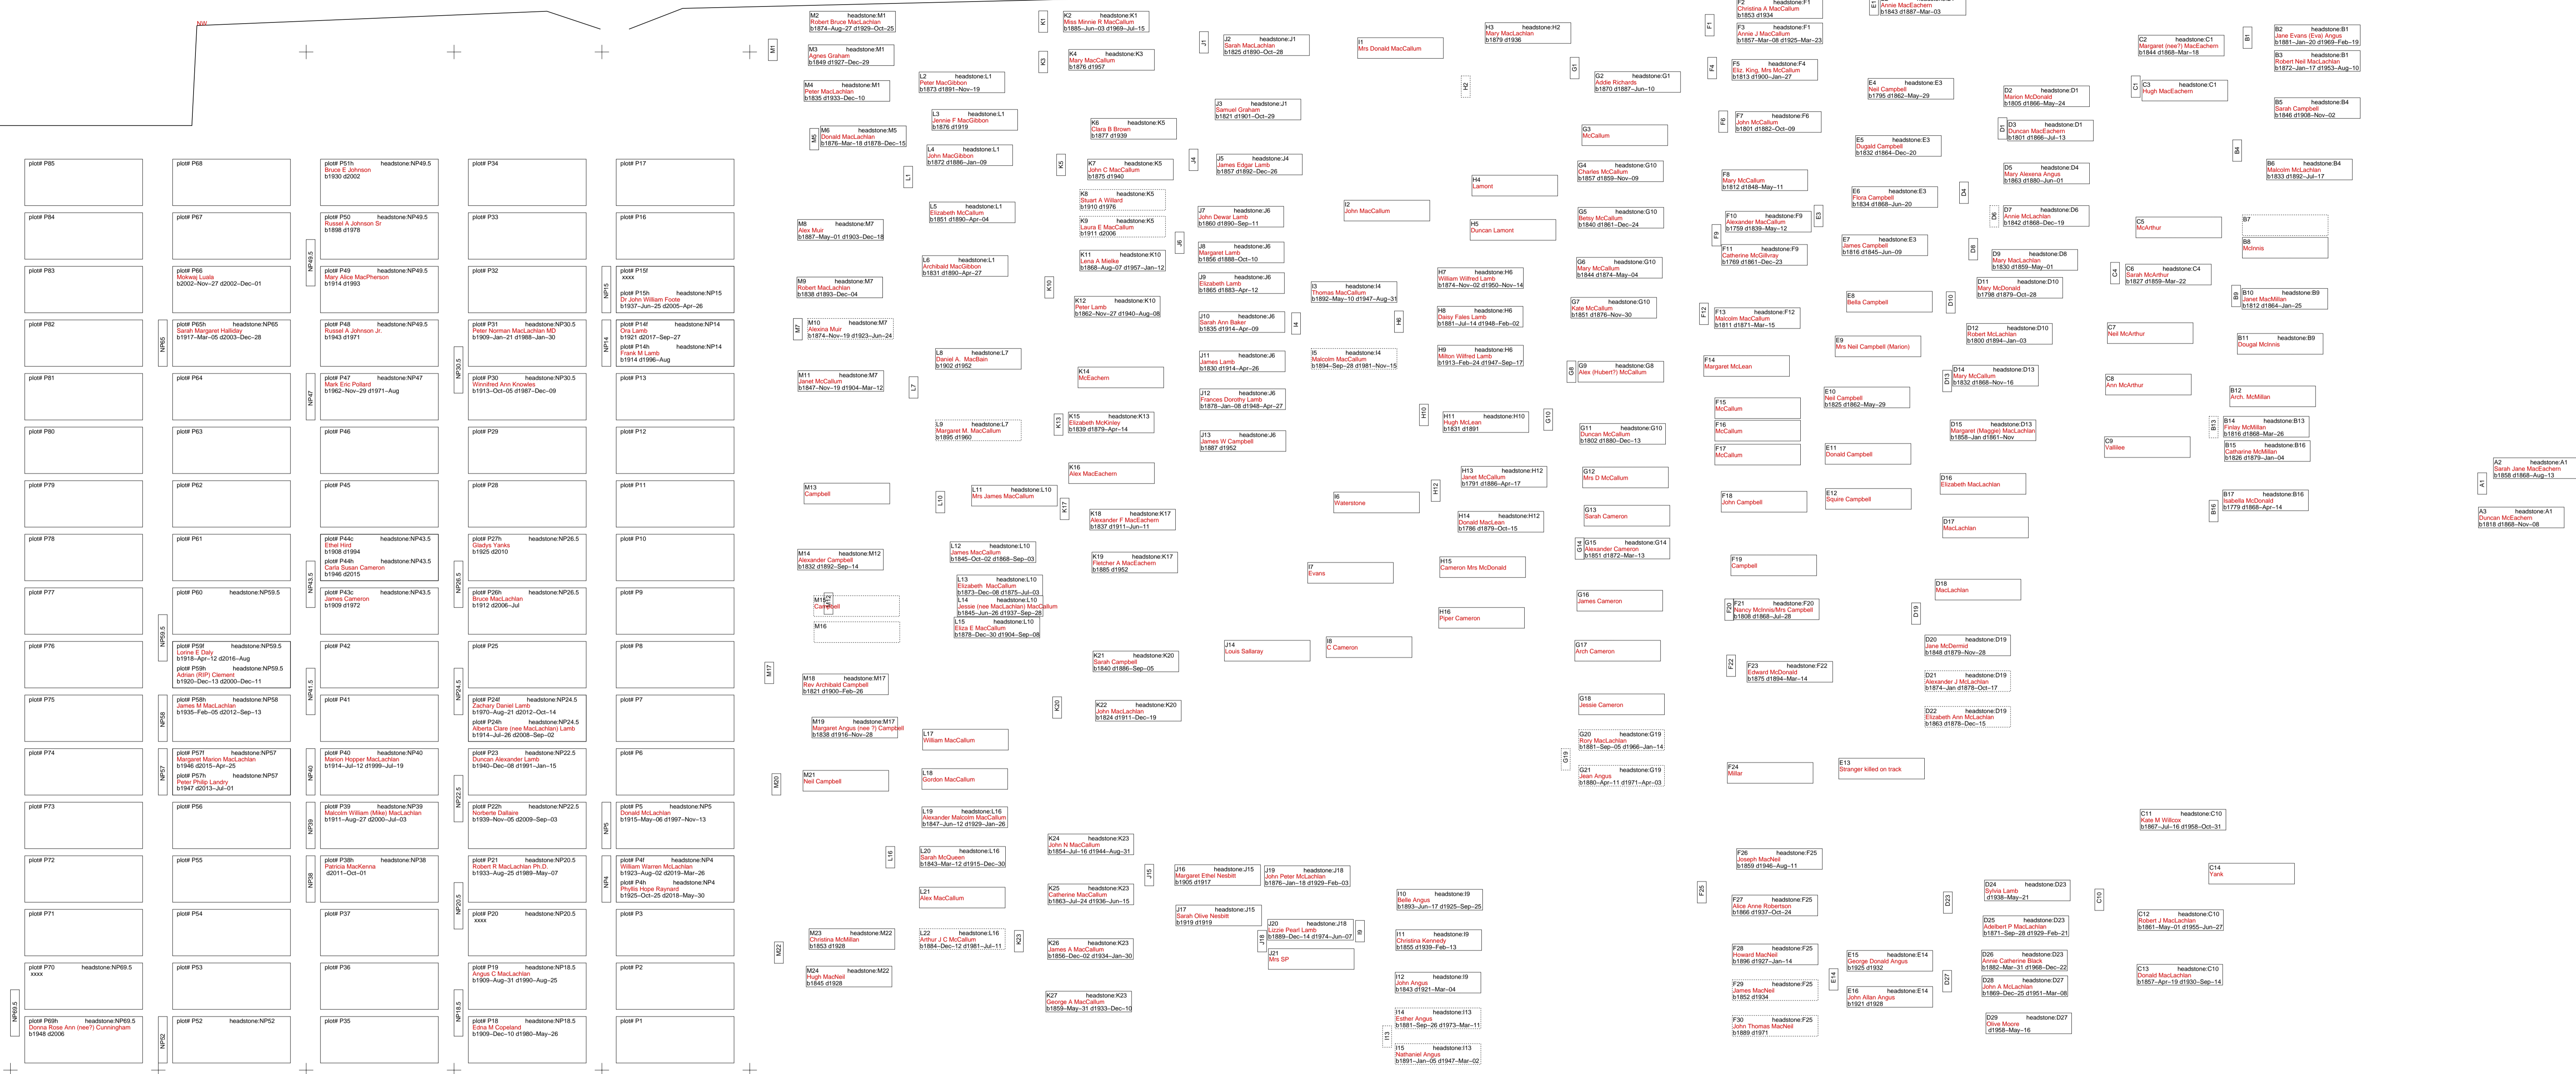

PUBLIC HIGHWAY

186ft 9in

Plan of Lochaber Bay Cemetery
 2022 Jun 09 – scale approximate – www.lochaber.cemetery.org
 Copyright © Lochaber Bay Cemetery Company 2014